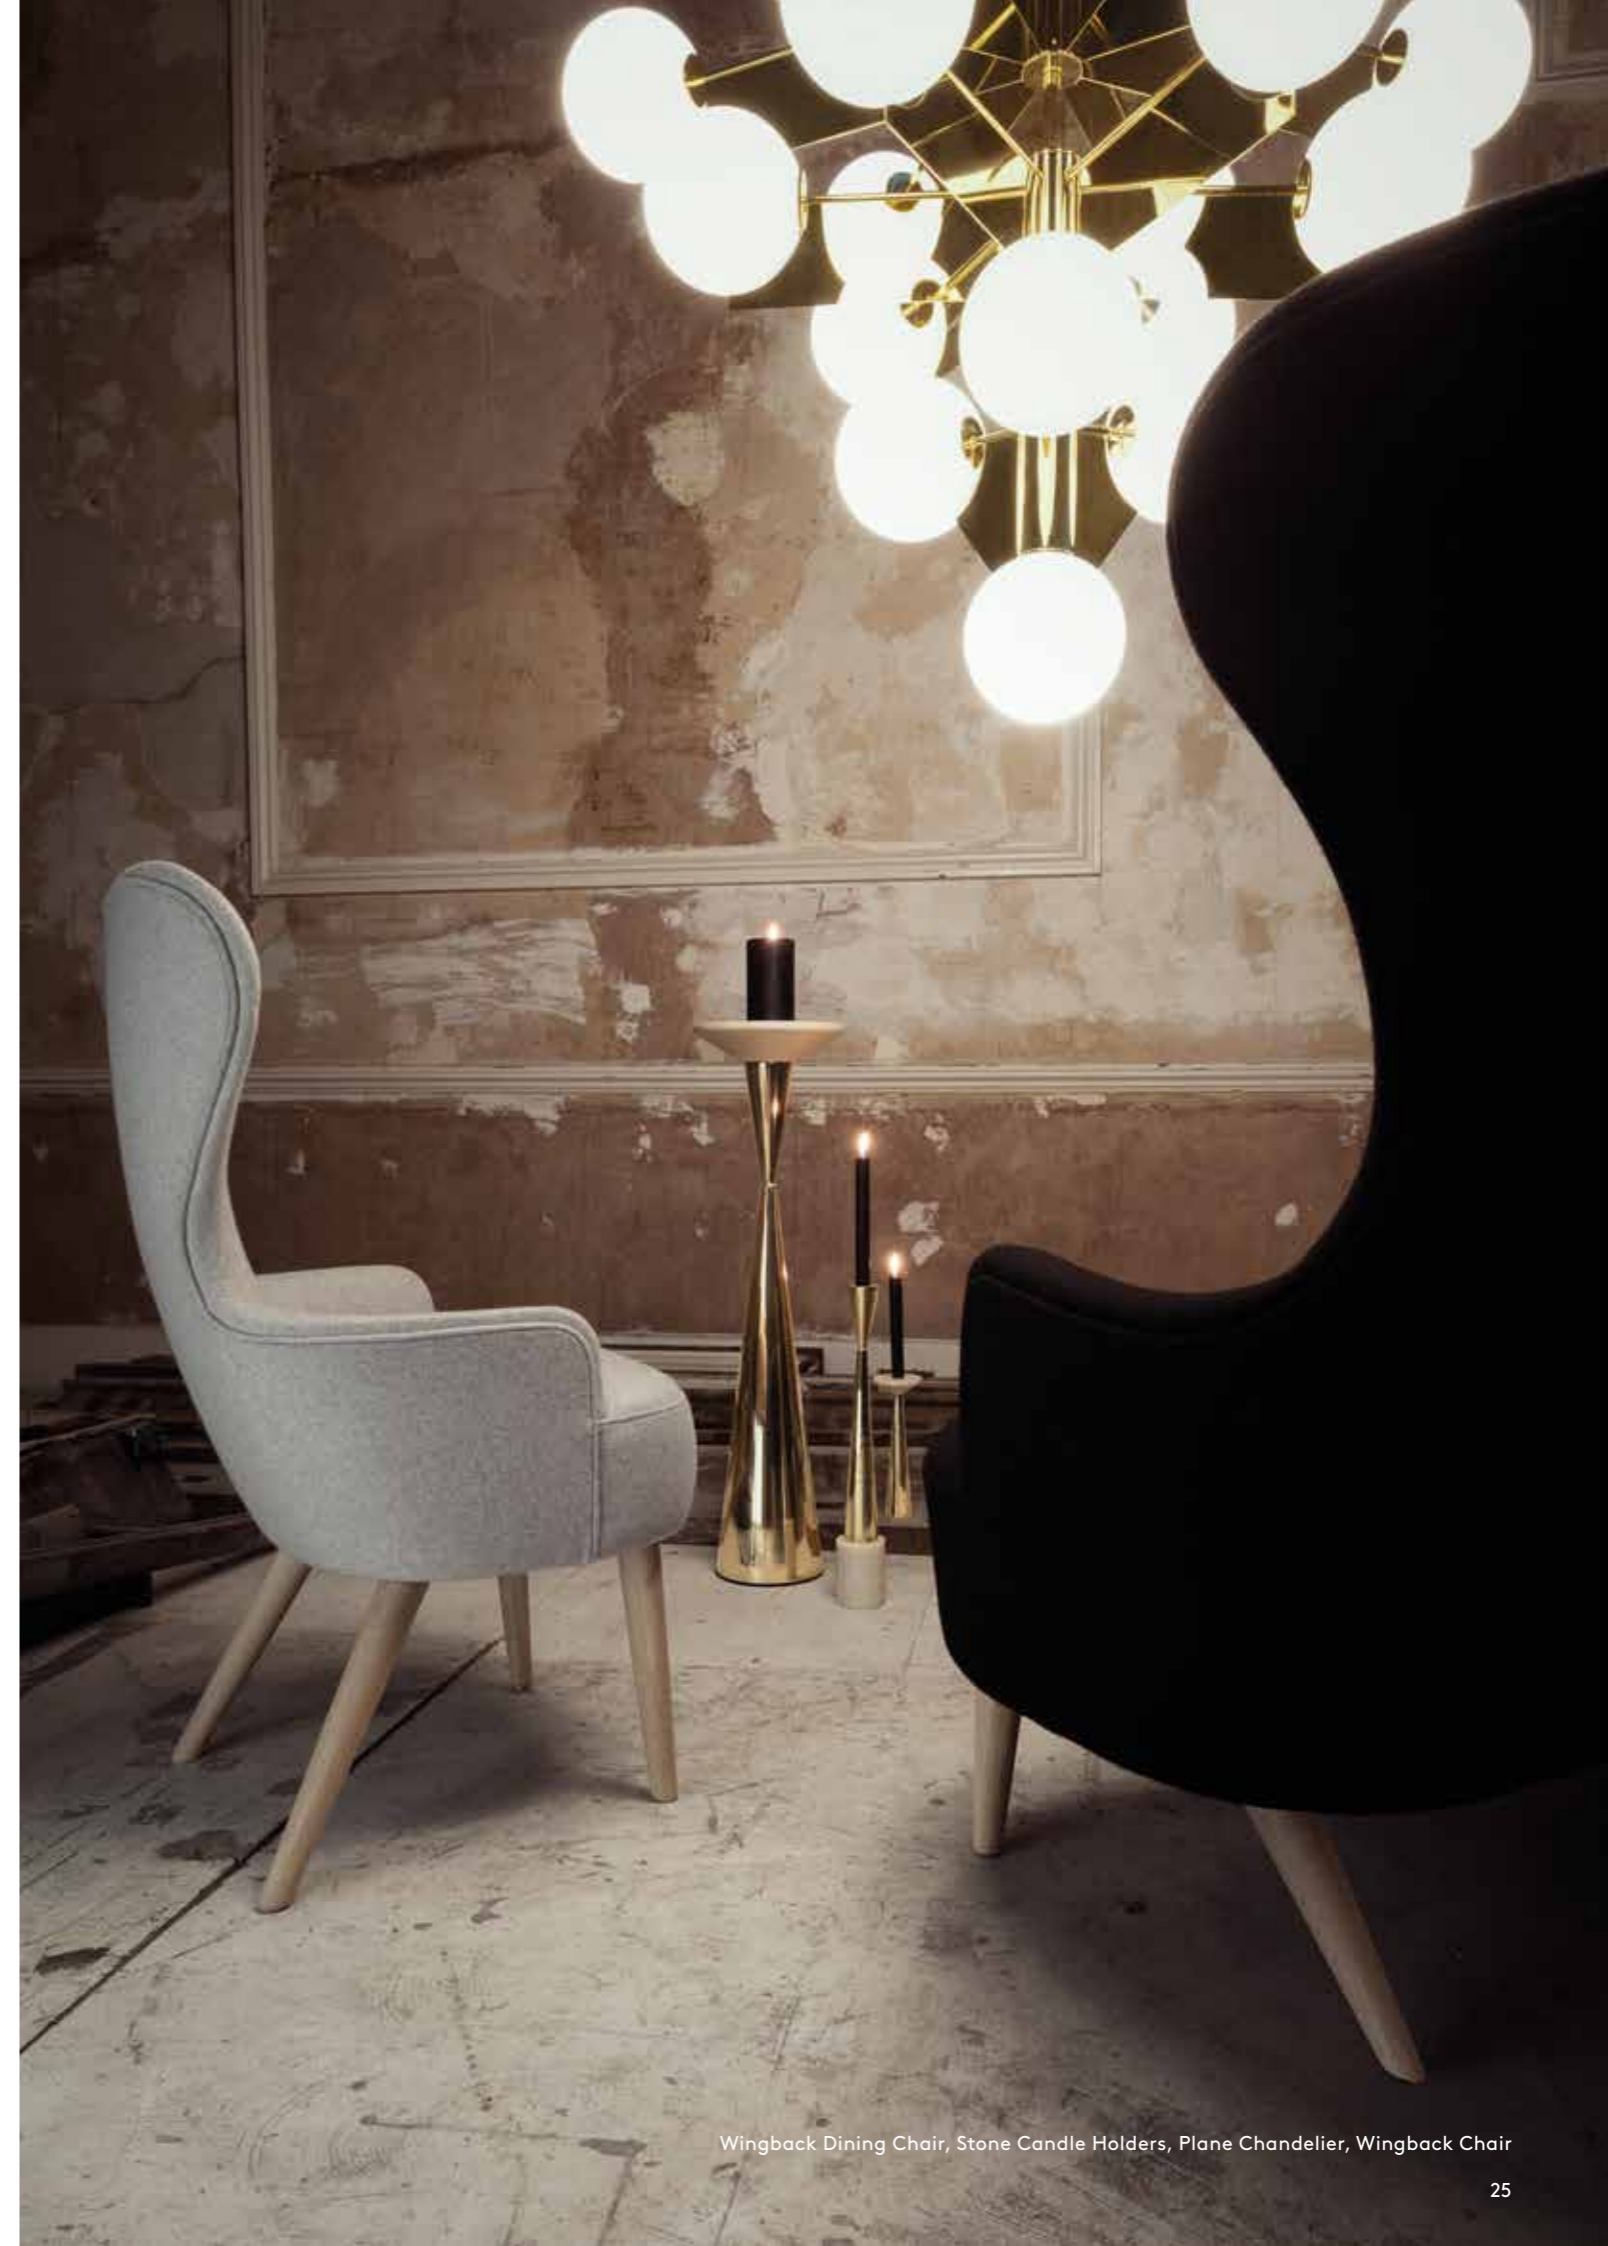

NEW

MICRO WINGBACK

The Micro Wingback is our much appreciated armchair and sofa on an Alice in Wonderland shrinking position.

Re-scaled for the home and our increasingly confined spaces, it was inspired by two seating archetypes: the 17th century wingback and the 18th century balloon back. These classic typologies are refined, reshaped and upgraded for modern times.