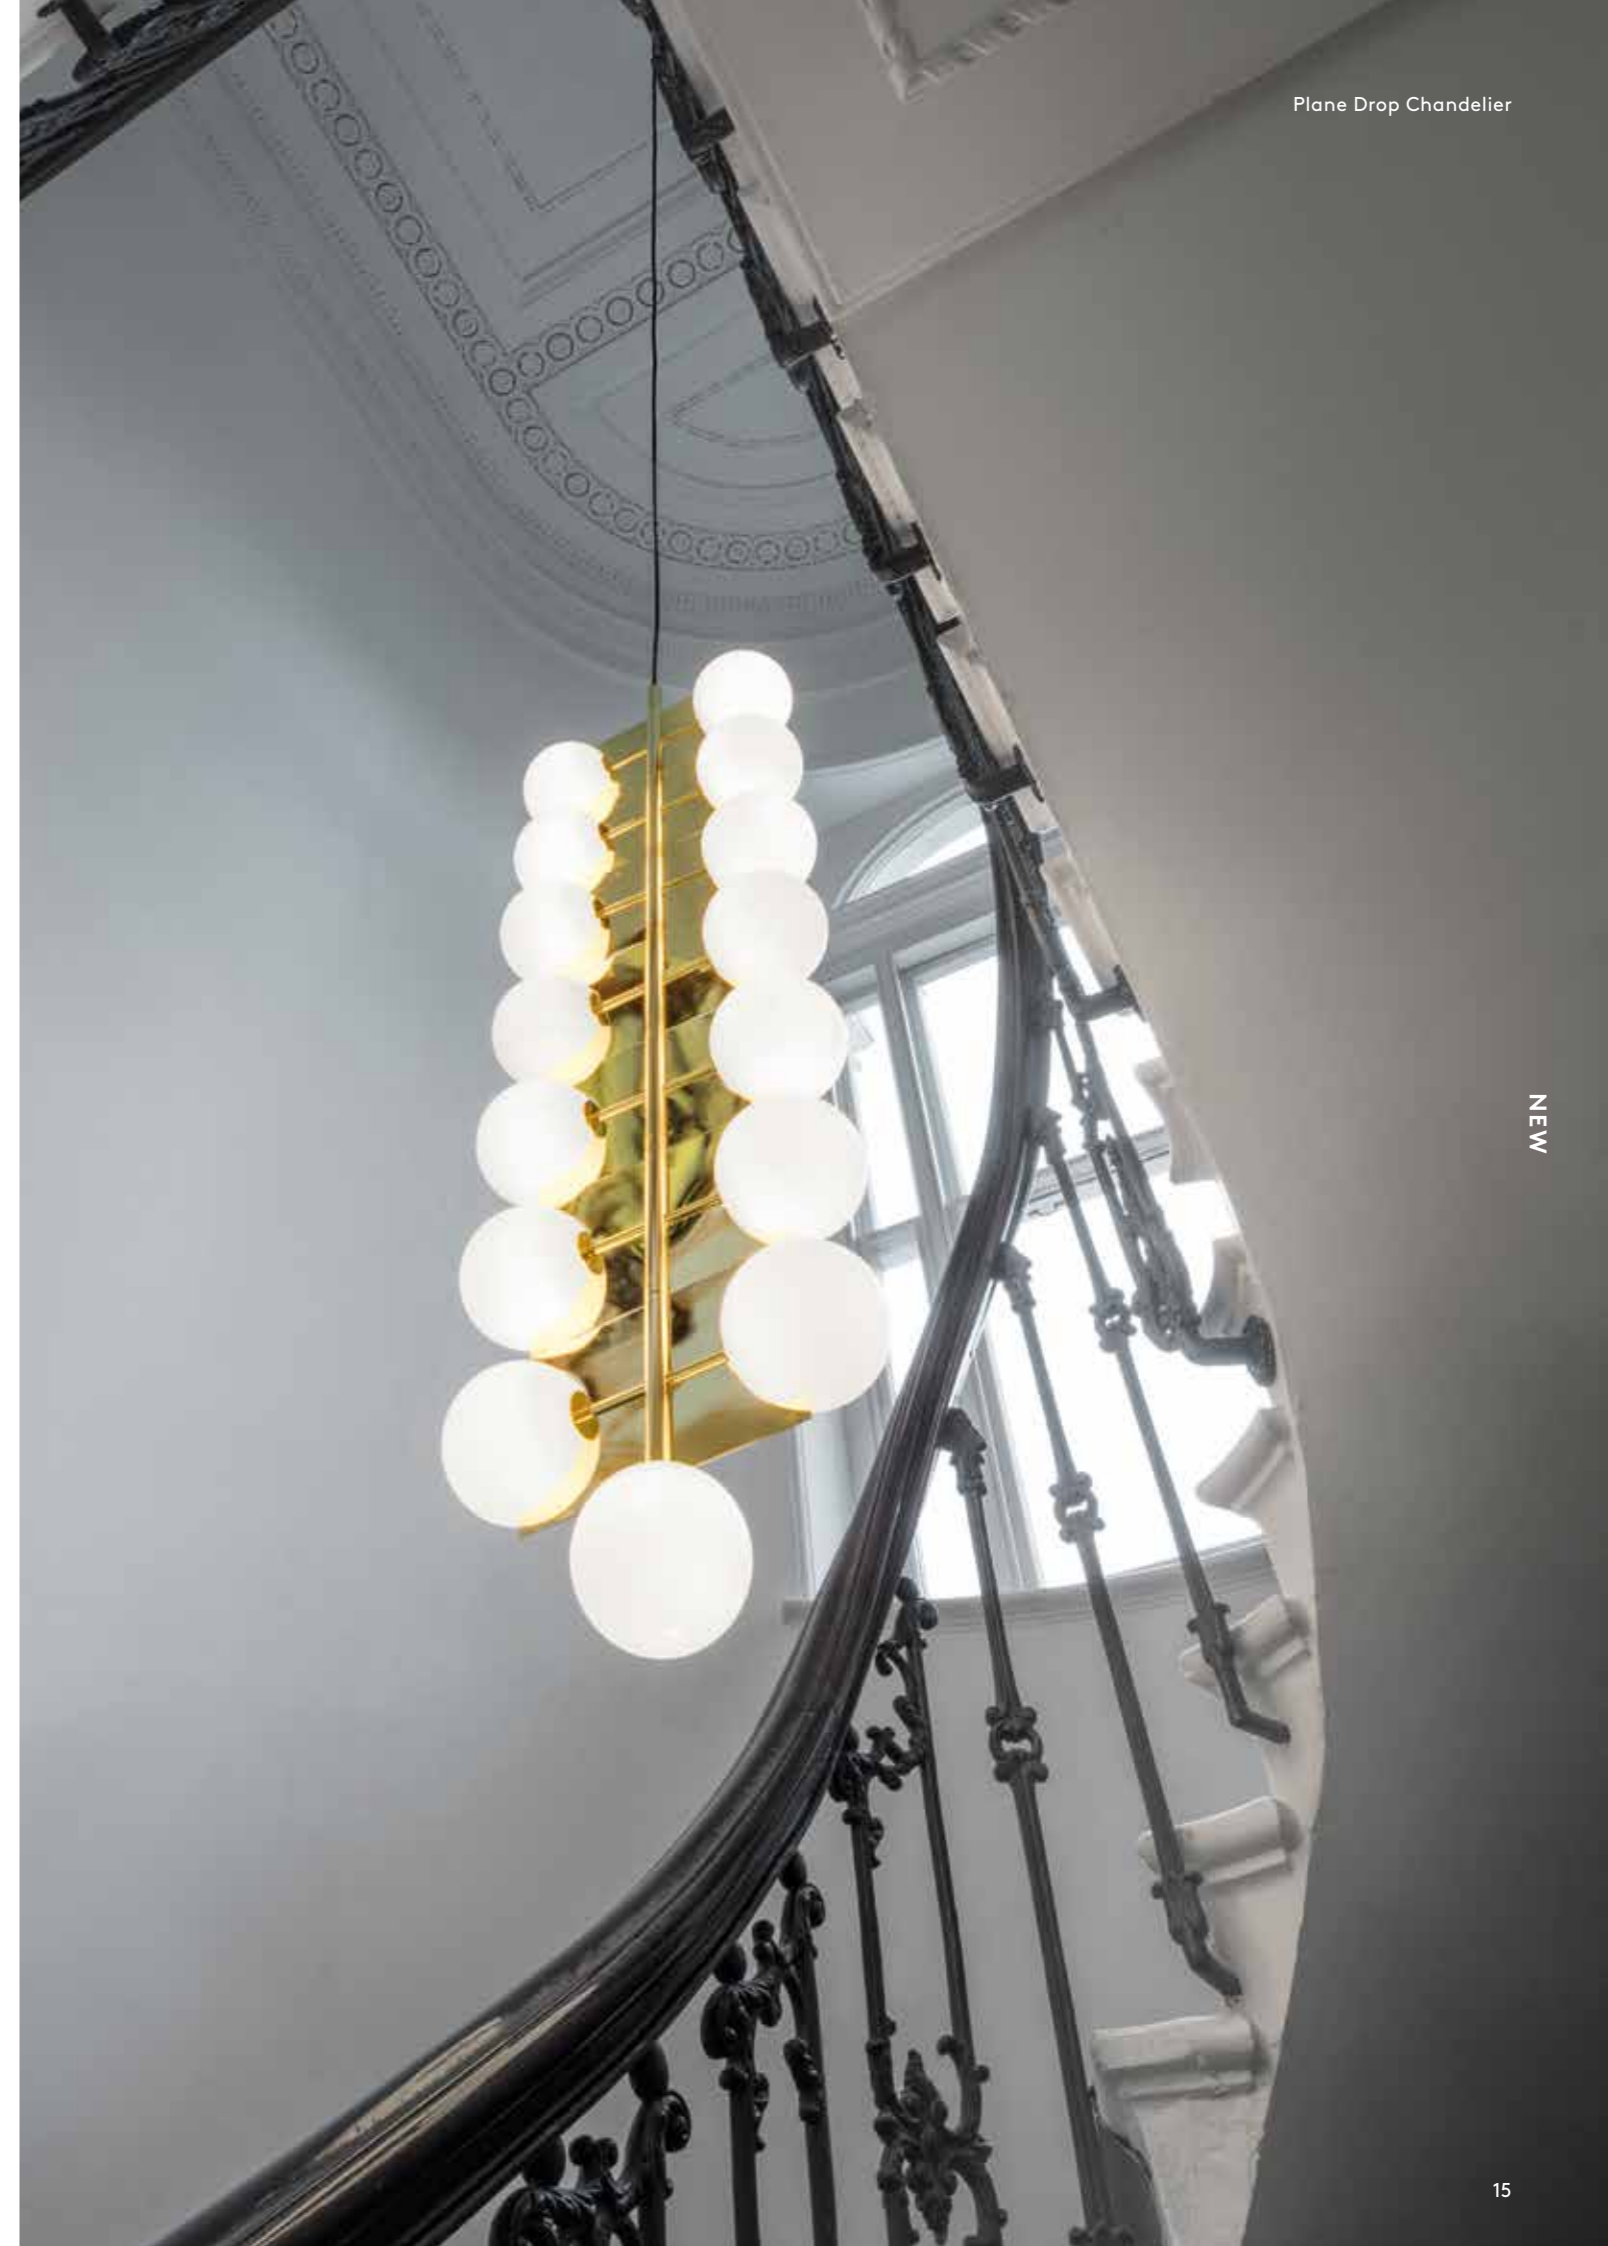

PLANE

Plane is characterised by its simplicity and bold geometry: basic silhouettes made from a brass-plated steel frame and a double-layered white glass sphere creating a mysterious optical illusion.