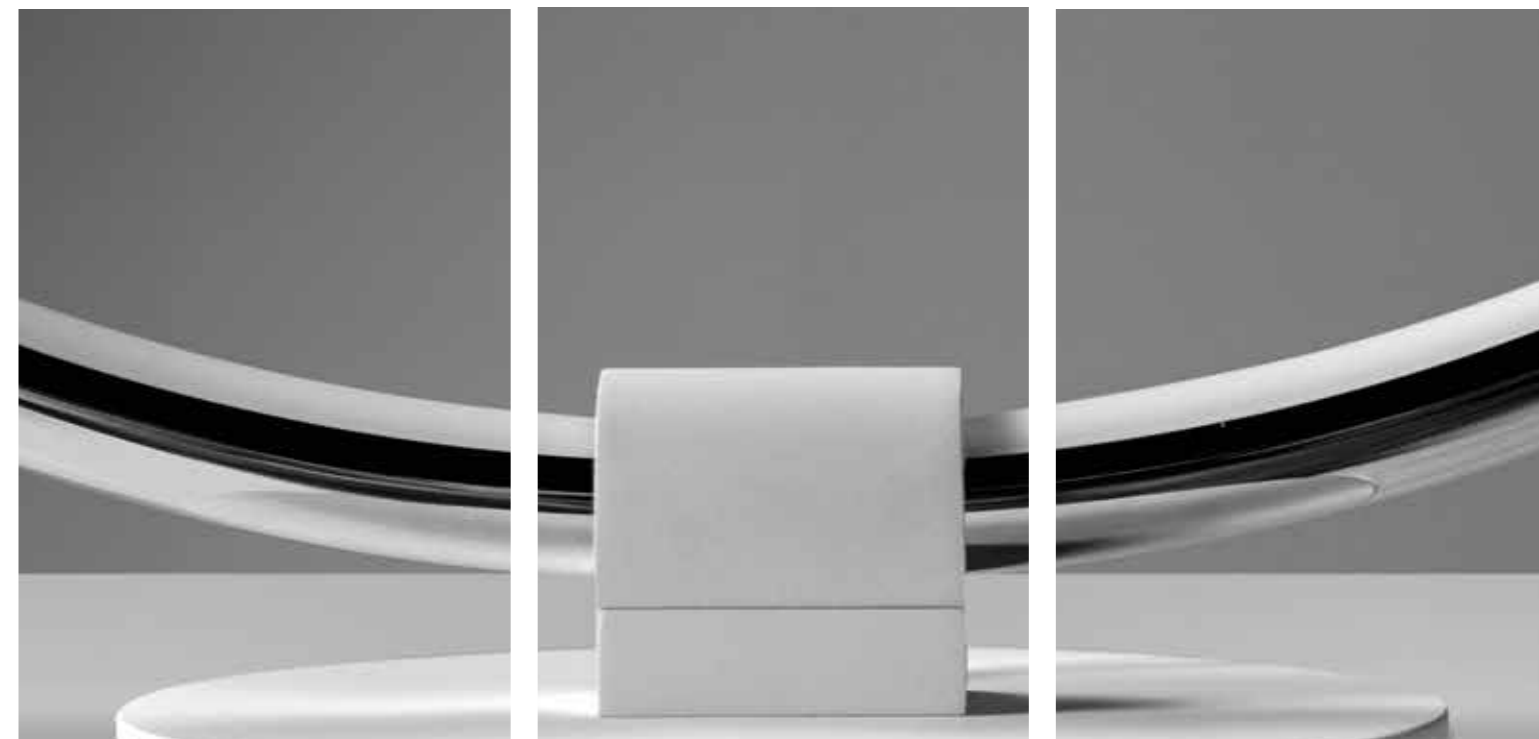

**Lightness
of Light**

news2019

LanciatOnda
Olim
Charme
Radar
Stick

LanciatOnda
design P. Pepere

Table and Floor lamps

Lampade in alluminio e metacrilato in 5 diametri.
Lamps in aluminium and methacrylate in 5 diameters.
35cm ,9,6W – 50cm,14W – 70cm,20W – 100cm, 28W – 150,43W

Table and Floor
35 50 70 100 150

Lampade in alluminio e metacrilato in 3 diametri.
Lamps in aluminium and methacrylate in 3 diameters.
35cm, 18W – 50cm, 27W – 70cm, 36W

Lanciatonda
design P. Pepere

Ceiling lamps