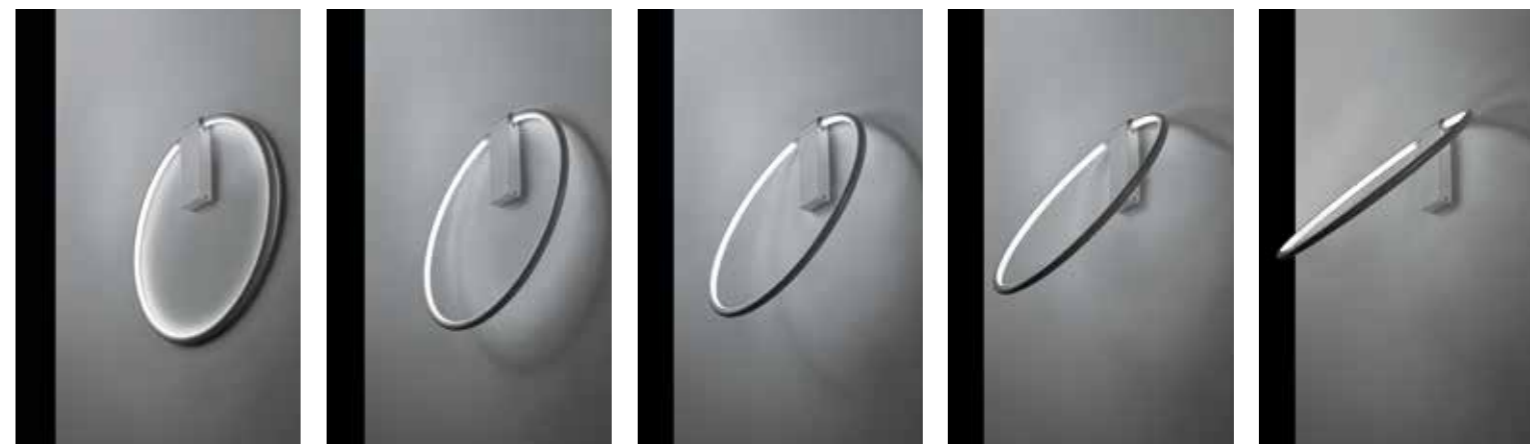

**Lightness
of Light**

news2019

LanciatOnda
Olim
Charme
Radar
Stick

LanciatOnda
design P. Pepere

Table and Floor lamps

Lampade in alluminio e metacrilato in 5 diametri.
Lamps in aluminium and methacrylate in 5 diameters.
35cm ,9,6W – 50cm,14W – 70cm,20W – 100cm, 28W – 150,43W

Table and Floor
35 50 70 100 150

Lampade in alluminio e metacrilato in 3 diametri.
Lamps in aluminium and methacrylate in 3 diameters.
35cm, 18W – 50cm, 27W – 70cm, 36W

Lanciatonda
design P. Pepere

Ceiling lamps