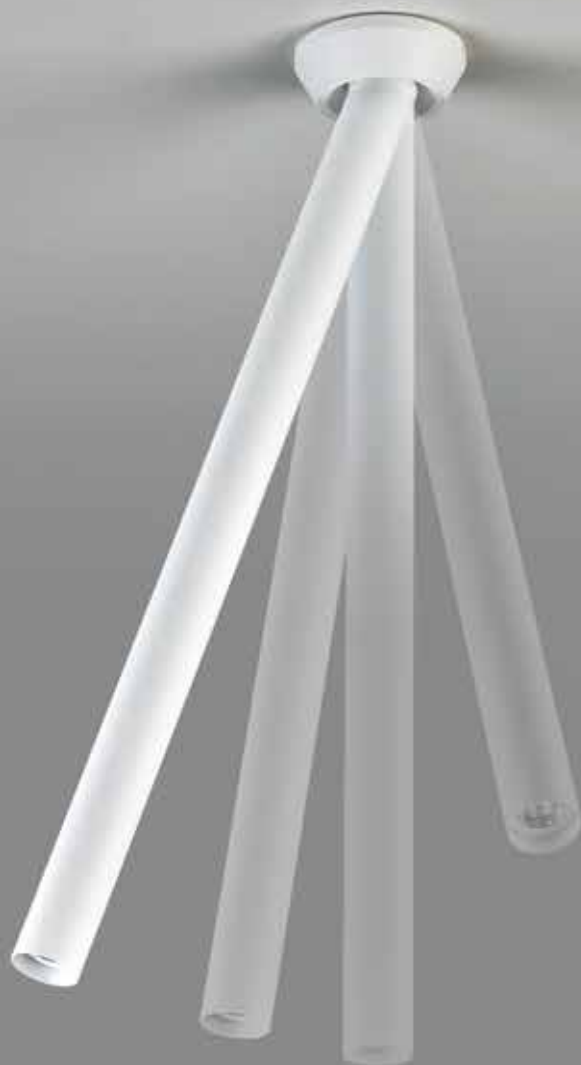

Lampade in alluminio e metacrilato in 4 diametri.
Lamps in aluminium and methacrylate in 4 diameters.
35cm, 18W – 50cm, 27W – 70cm, 36W – 100cm, 54W

Ceiling
35 50 70 100

Olim
design Mati

Chandelier

Lampadari a 3 o 5 braccia in ottone lucido o satinato.
Chandeliers with 3 or 5 arms in polished or satin brass.
3x6W – 5x6W

Chandelier
3/5

Sistema a sospensione e plafoniere in ottone lucido o satinato.
System for suspensions and ceiling lamps in polished or satin brass.
1x6W – 2x6W – 3x6W

Lampade da tavolo e appliques a 1 o 2 luci in ottone lucido o satinato.
Wall lamps with 1 or 2 lights and table lamp in polished or satin brass.
1x6W – 2x6W

Charme

design ABS Studio

Ceiling Lamps

Radar

design ABS Studio

Ceiling Lamps

Lampade da soffitto con paralume a pieghe in 2 diametri.
Ceiling lamps with plissé shade in 2 diameters.
50cm,27W – 70cm,36W

Ceiling
50 70

Lampade da soffitto con paralume in 2 diametri.
Ceiling lamps with shade in 2 diameters.
50cm,27W – 70cm,36W

Ceiling
50 70

Stick

design ABS Studio

Ceiling and Suspension Lamps

Plafoniere orientabili e sospensioni in ottone satinato o nichelato, verniciato bianco, nero in 3 lunghezze.
Adjustable ceiling and suspensions lamps in nicked or satin brass, black or white varnished in 3 lengths.
6,1 W – 900lm