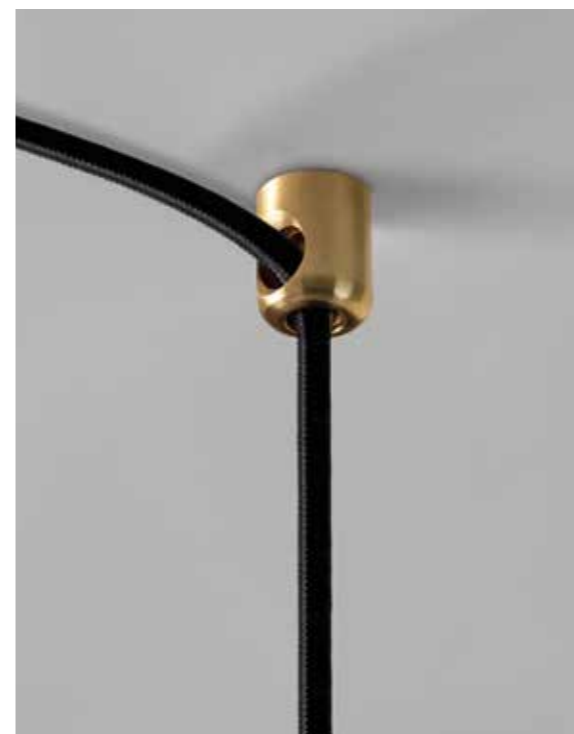

**Lightness
of Light**

news2019

LanciatOnda
Olim
Charme
Radar
Stick

LanciatOnda
design P. Pepere

Table and Floor lamps

Lampade in alluminio e metacrilato in 5 diametri.
Lamps in aluminium and methacrylate in 5 diameters.
35cm ,9,6W – 50cm,14W – 70cm,20W – 100cm, 28W – 150,43W

Lampade in alluminio e metacrilato in 4 diametri.
Lamps in aluminium and methacrylate in 4 diameters.
35cm, 18W – 50cm, 27W – 70cm, 36W – 100cm, 54W

Ceiling
35 50 70 100

Olim
design Mati

Chandelier

Lampadari a 3 o 5 braccia in ottone lucido o satinato.
Chandeliers with 3 or 5 arms in polished or satin brass.
3x6W – 5x6W

Chandelier
3/5

Sistema a sospensione e plafoniere in ottone lucido o satinato.
System for suspensions and ceiling lamps in polished or satin brass.
1x6W – 2x6W – 3x6W

Lampade da tavolo e appliques a 1 o 2 luci in ottone lucido o satinato.
Wall lamps with 1 or 2 lights and table lamp in polished or satin brass.
1x6W – 2x6W