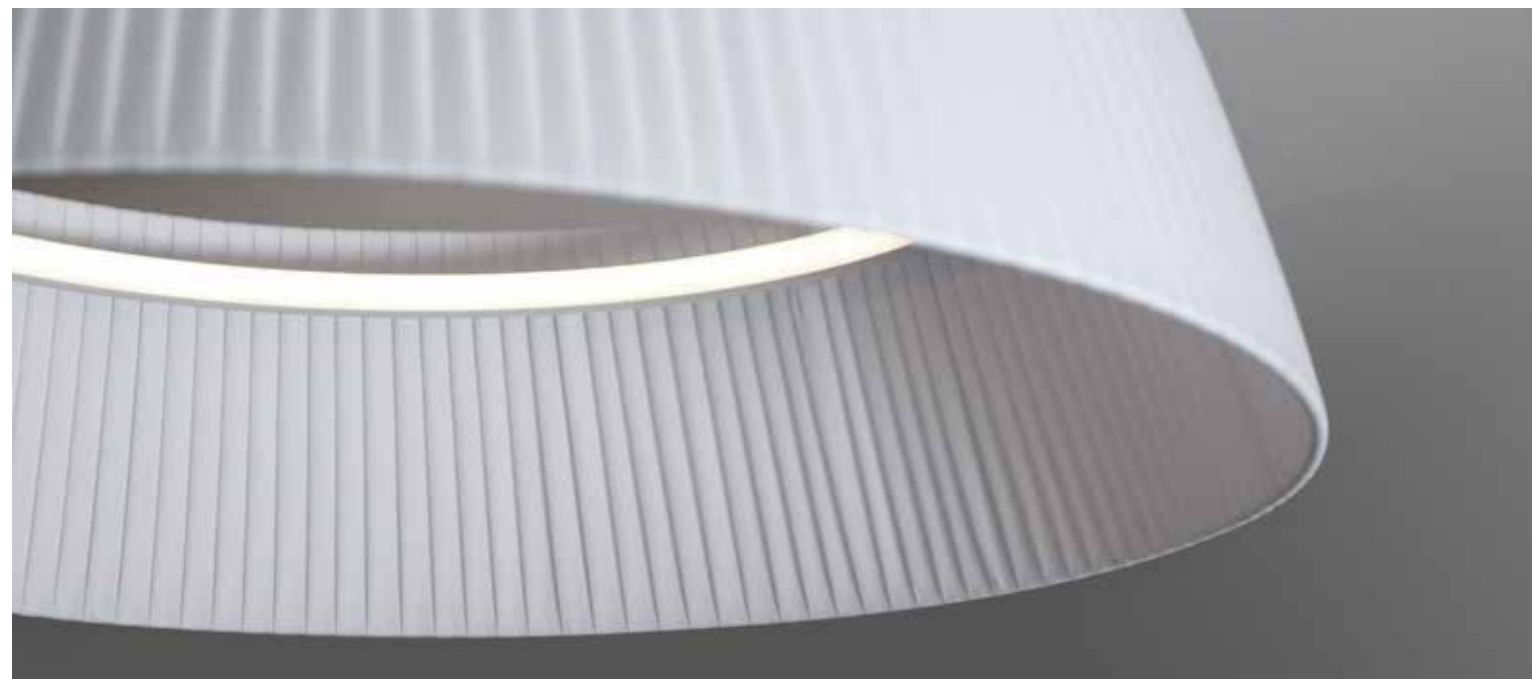

Charme

design ABS Studio

Ceiling Lamps

Radar

design ABS Studio

Ceiling Lamps

Lampade da soffitto con paralume a pieghe in 2 diametri.
Ceiling lamps with plissé shade in 2 diameters.
50cm,27W – 70cm,36W

Ceiling
50 70