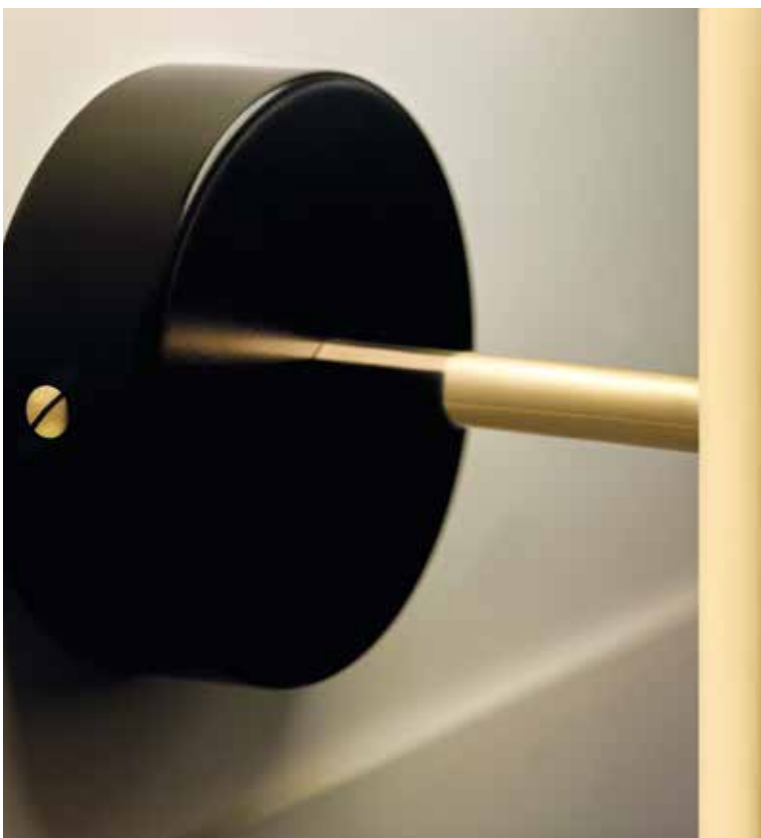

Lampade in alluminio e metacrilato in 4 diametri.
Lamps in aluminium and methacrylate in 4 diameters.
35cm, 18W – 50cm, 27W – 70cm, 36W – 100cm, 54W

Ceiling
35 50 70 100

Olim
design Mati

Chandelier

Lampadari a 3 o 5 braccia in ottone lucido o satinato.
Chandeliers with 3 or 5 arms in polished or satin brass.
3x6W – 5x6W

Chandelier
3/5

Sistema a sospensione e plafoniere in ottone lucido o satinato.
System for suspensions and ceiling lamps in polished or satin brass.
1x6W – 2x6W – 3x6W

Lampade da tavolo e appliques a 1 o 2 luci in ottone lucido o satinato.
Wall lamps with 1 or 2 lights and table lamp in polished or satin brass.
1x6W – 2x6W