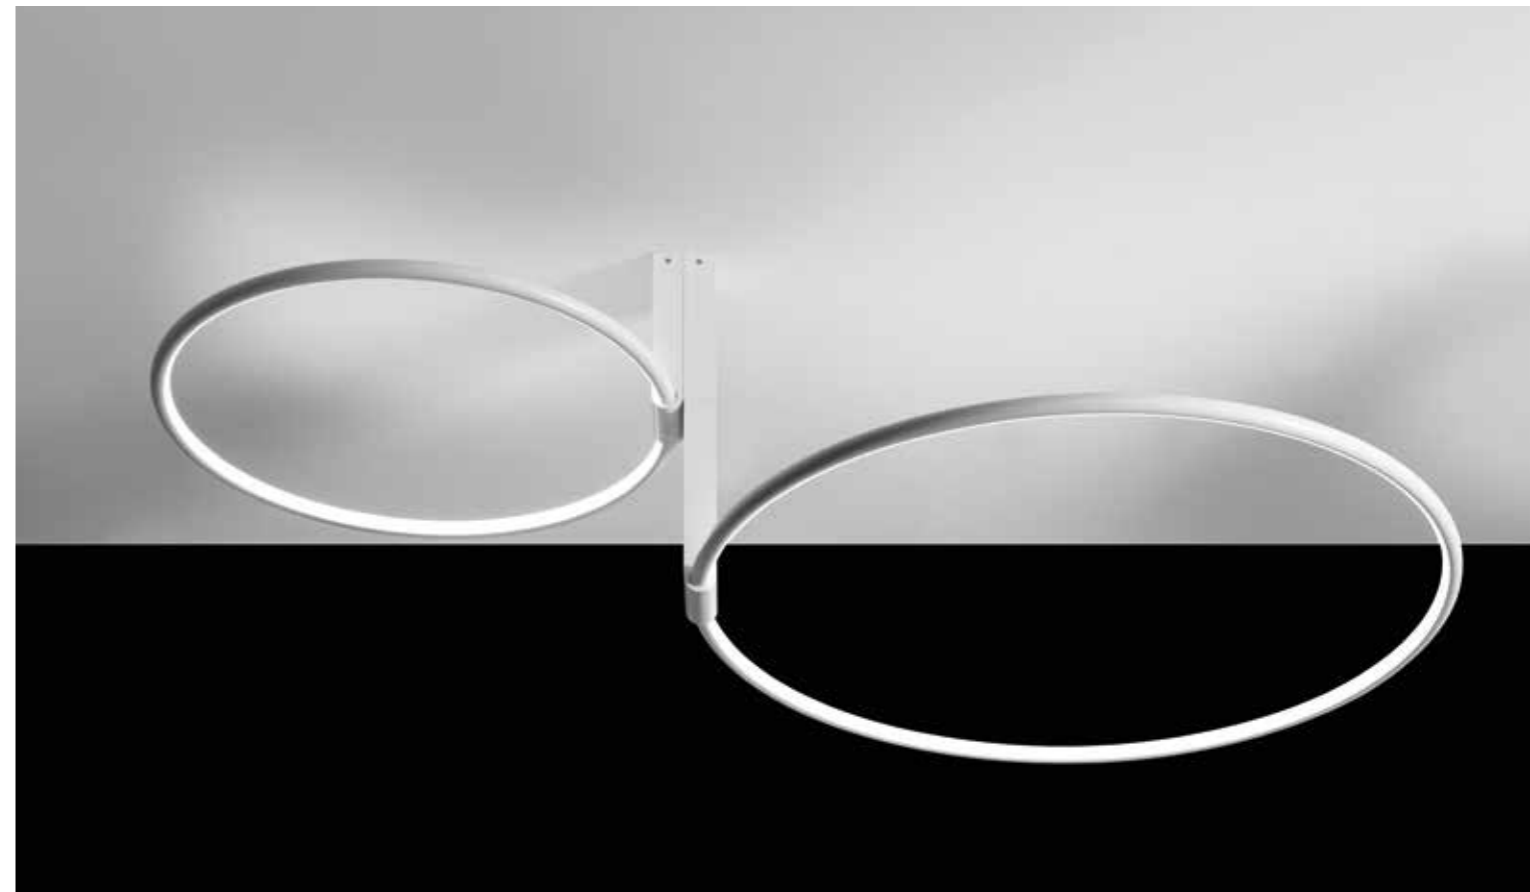

**Lightness
of Light**

news2019

LanciatOnda
Olim
Charme
Radar
Stick

LanciatOnda
design P. Pepere

Table and Floor lamps

Lampade in alluminio e metacrilato in 5 diametri.
Lamps in aluminium and methacrylate in 5 diameters.
35cm ,9,6W – 50cm,14W – 70cm,20W – 100cm, 28W – 150,43W

Table and Floor
35 50 70 100 150

Lampade in alluminio e metacrilato in 3 diametri.
Lamps in aluminium and methacrylate in 3 diameters.
35cm, 18W – 50cm, 27W – 70cm, 36W

Lanciatonda
design P. Pepere

Ceiling lamps

Lampade in alluminio e metacrilato in 4 diametri.
Lamps in aluminium and methacrylate in 4 diameters.
35cm, 18W – 50cm, 27W – 70cm, 36W – 100cm, 54W

Ceiling
35 50 70 100

Olim
design Mati

Chandelier

Lampadari a 3 o 5 braccia in ottone lucido o satinato.
Chandeliers with 3 or 5 arms in polished or satin brass.
3x6W – 5x6W